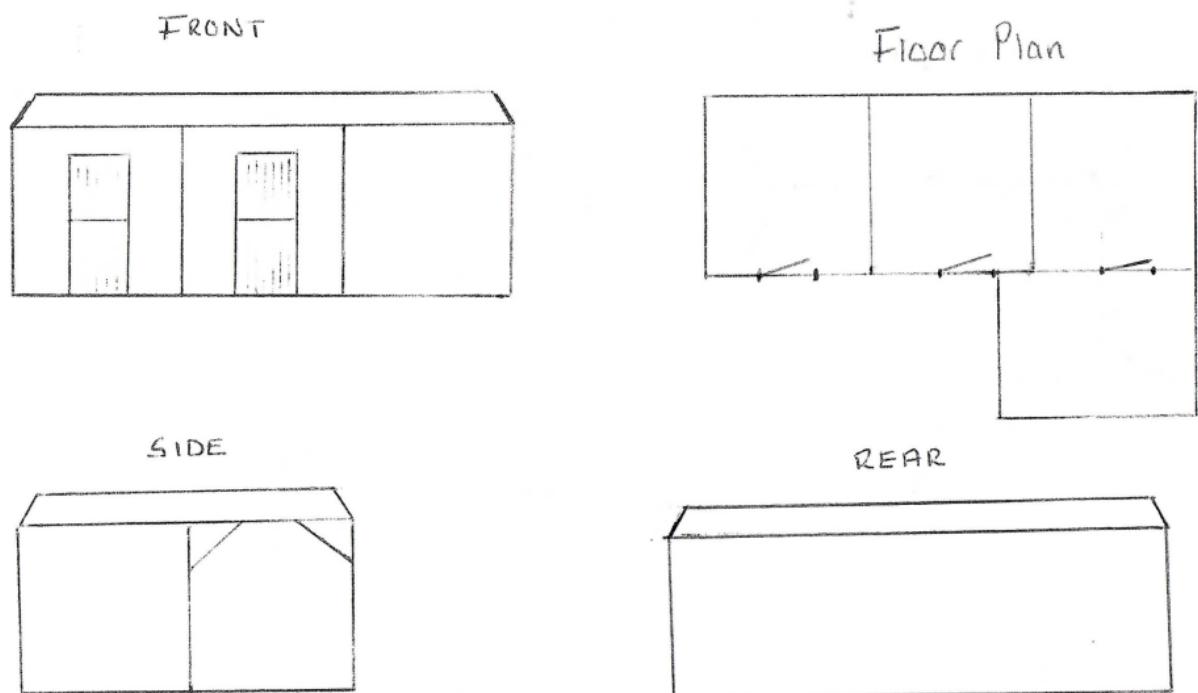

22/0873/FFU Land South of Heath Cottage, Priest lane, West End, Woking

Proposed Site Plan

Proposed Stable Plans and Elevations

Proposed Caravan Plans and Elevations

Floor Plan

Side

FRONT

Priest Lane Bridlepath

Plot to the left (view from Priest Lane)

Front of Plot

Rear part of plot with existing shelter

Heath Cottage (property to the left) and adjacent land