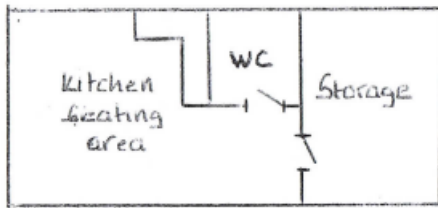

22/0873/FFU Land South of Heath Cottage, Priest lane, West End, Woking

Proposed Site Plan

Proposed Stable Plans and Elevations

Proposed Caravan Plans and Elevations

Floor Plan

Side

FRONT

Priest Lane Bridlepath

Plot to the left (view from Priest Lane)

Front of Plot

Rear part of plot with existing shelter

Heath Cottage (property to the left) and adjacent land